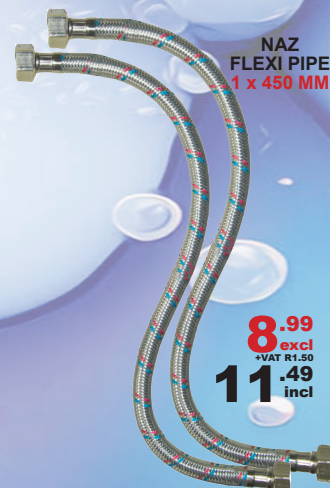

NAZ FLEXI PIPE
1 x 450 MM

8.99 excl
+VAT R1.50
11.49 incl

NEWDEN ROOFING SCREWS
1 x 90 MM

18.29 excl
+VAT R2.74
21.03 incl